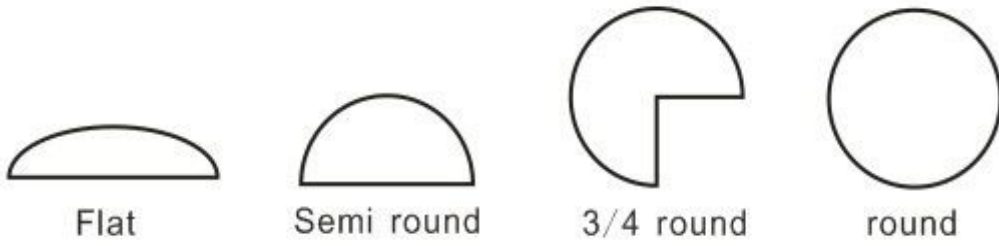

85mm Flat Pelmet Poles

**PP-01**

85MM Flat Pelmet poles Silver Carving

**PP-02**

85mm Flat Pelmet Poles Smooth

**PP-03**

65mm Half Round Pelmet Poles Smooth

**PP-04**

90mm Half Round Gold Carving

**PP-05**

65mm Ribbed Pelmet Poles

**PP-06**

a. Antique Gold b. Antique Silver c. Mahogany d. Cream e. Java f. Bronze g. white h. black i. rosewood

Pelmet Poles Section Available