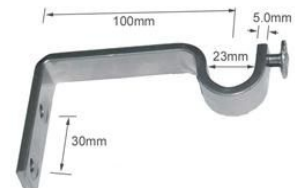

## CURTAIN POLES BRACKETS & Joiners

Single Bracket  
**10100**

Single Bracket  
**10101**

Double Bracket  
**10201**

Single Bracket  
**10103**

Double Adjustable Bracket  
**10202**

Single Strong Bracket  
**10112**

Ceiling Single Bracket  
**10112**

Single Bracket  
**10104**

Double Bracket  
**10212**

Ceiling Single Bracket  
**10107**

Double Bracket  
**10108**

C/K Clip  
**PMA010**

16mm Single Bracket  
**10111**

25mm Single Bracket  
**10112**

22mm Heavey duty Single Bracket  
**10113**

32mm Single Bracket

**10114**

28mm Single Bracket

**10107**

19mm Double Bracket

**10213**

25mm Double Bracket