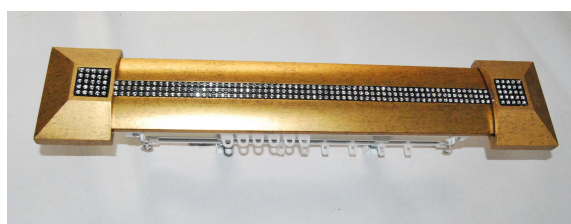

E-Catalogue 2014

Pelmet Poles & Accessories

Pelmet Poles overview on the window

.....

\*\* How to fix pelmet poles to your wall is easy, just clip the poles onto your tracks as shown below.

Pelmet poles with King/Queen Track

Pelmet poles with single/double/Tripplle C type Track

*what's newest model for 2014*

105mm Pelmet poles (no glue)

**PP-09**

*Newest*

85MM Flat Bling Poles (Crystal Diamond )

**PP-08**

---

85mm Flat Pelmet Poles

**PP-01**

85MM Flat Pelmet poles Silver Carving

**PP-02**

85mm Flat Pelmet Poles Smooth

**PP-03**

65mm Half Round Pelmet Poles Smooth

**PP-04**