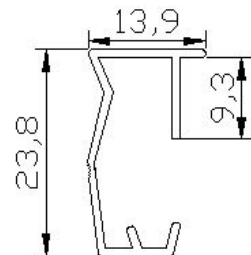

Alu. King track